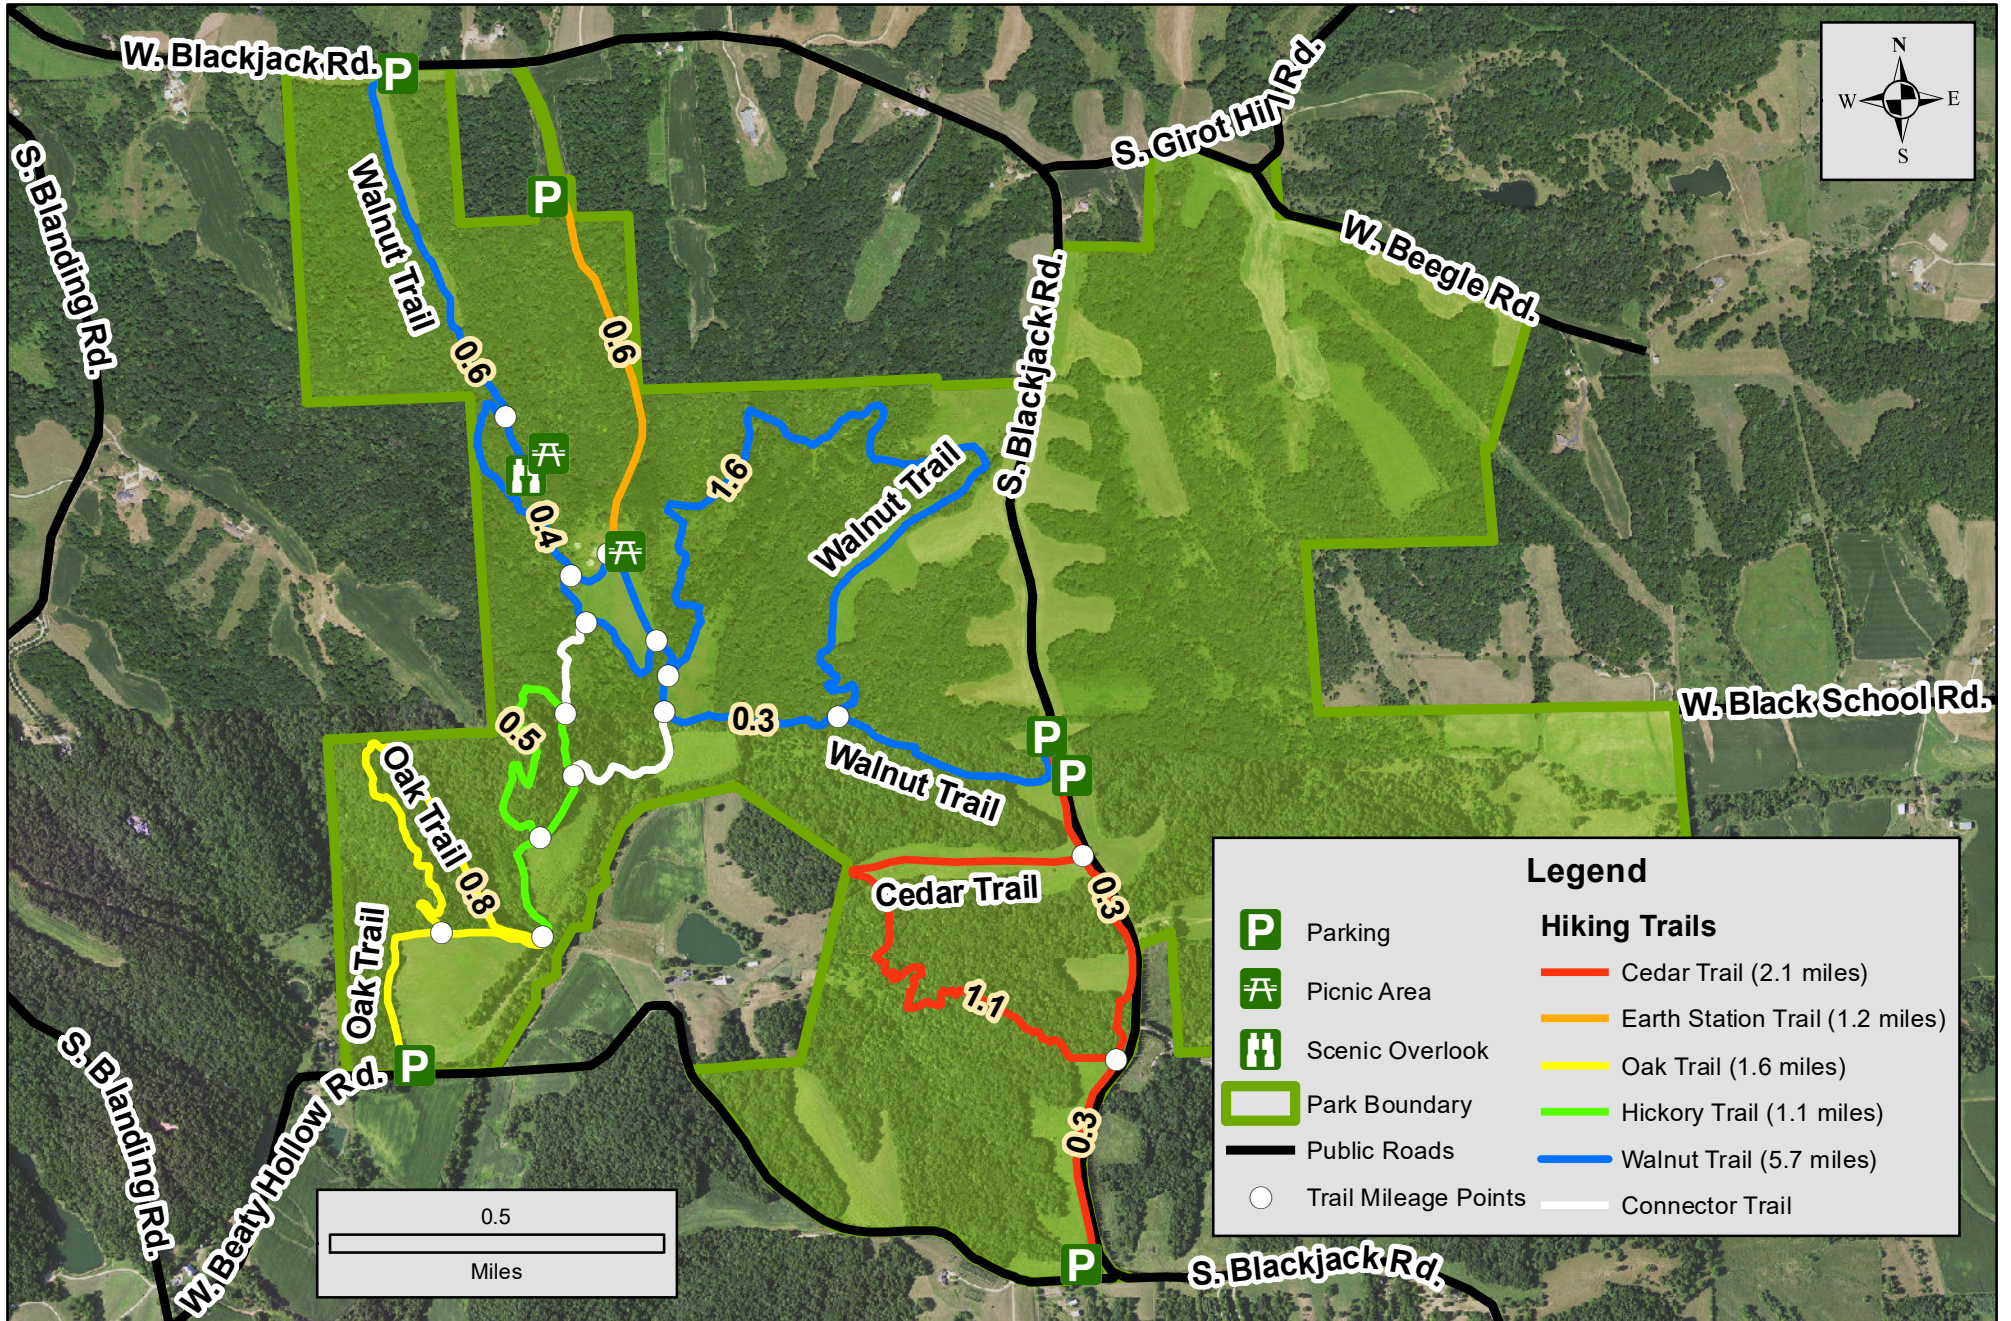

Witkowsky State Wildlife Area Trail Map

Map created by Jo Daviess Conservation Foundation, 06-10-20
 Property boundary markers in the field supersede boundaries displayed on this map.

Basemap: Orthographic Imagery, 08-02-20 and 08-09-20
 Source: USDA Service Center Agencies